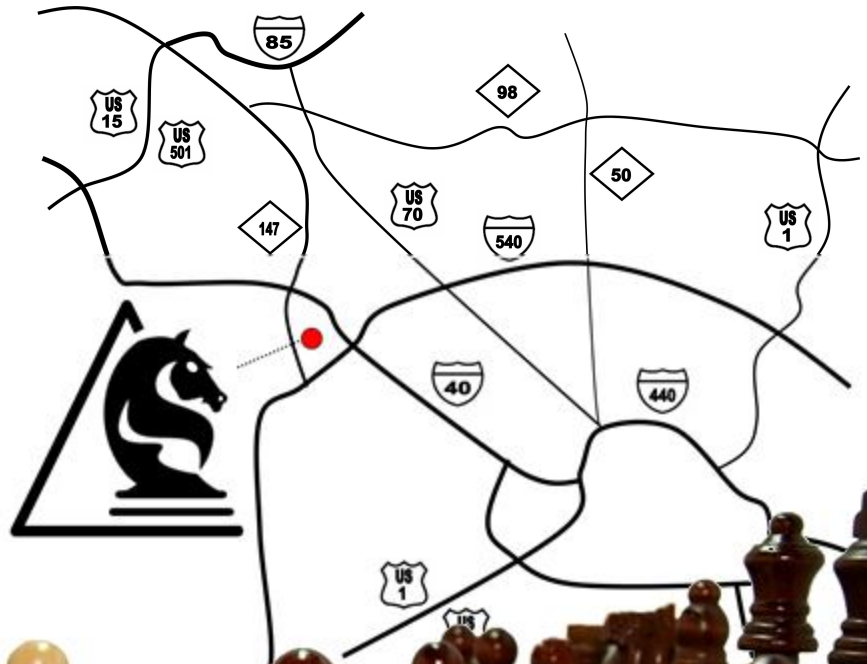

Triangle Chess **League** Winter 2017 Schedule

Saturdays

1:15pm to Approximately 4:00p

Open to all USCF Members

Typical Rating Peak U2200

Saturday	14-Jan-17
Saturday	21-Jan-17
Saturday	28-Jan-17
Bye Week	4-Feb-17
Saturday	11-Feb-17
Saturday	18-Feb-17
Saturday	25-Feb-17
Saturday	4-Mar-17

Next Season will be Fall 2017

Location:

Triangle Chess Center
5920 Miami Blvd STE 203
Morrisville, NC 27560

Register Online: TriangleChess.com

7 Week Season

Makeup Matches Encouraged

Players Assigned to Teams

All Matches USCF Rated

2 Rated Games Every Week

Time Control: Game 50 Delay 5

Fee: $85 for the Season

Phone: (919) 272-8017

TriangleChess.com (919) 272-8017